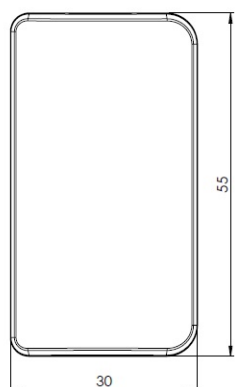

## Description:

Front Cover "Easy", F/Glass Door Fixing,Zamak,55x30mm,Black, Incl. 2 Black SS PH Screws  
M6x10mm + 2 Black PH Screws, M6x10x16mm & 1 Black PA6 Gasket - 0,8mm

## Item number:

15.04.126-0

Units	Box	Carton	HS Code	Barcode
Pcs.	10	300	8302420090	 5704866488068