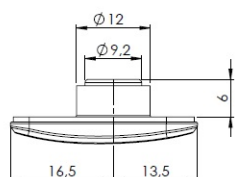

PRODUCT SHEET

Description:

Front Cover "Easy", F/Glass Door Fixing,Zamak,55x30mm,Black, Incl. 2 Black SS PH Screws
M6x10mm + 2 Black PH Screws, M6x10x16mm & 1 Black PA6 Gasket - 0,8mm

Item number:

15.04.126-0

Units	Box	Carton	HS Code	Barcode
Pcs.	10	300	8302420090	 5704866488068

SISO A/S

Mileparken 11
DK-2740 Skovlunde
Denmark
VAT: DK 24786013

Phone +45 45 830 900

www.siso.dk
siso@siso.dk

Danske Bank
Nytorv Branch
Copenhagen
SWIFT: DABADKKK

Account no.
4180 3112 112936
IBAN Account
DK7230003112112936