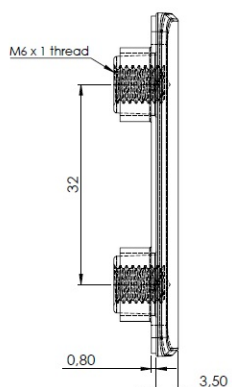

PRODUCT SHEET

Description:

Front Cover "Easy", F/Glass Door Fixing,Zamak,55x30mm,Black, Incl. 2 Black SS PH Screws
M6x10mm + 2 Black PH Screws, M6x10x16mm & 1 Black PA6 Gasket - 0,8mm

Item number:

15.04.126-0

Units	Box	Carton	HS Code	Barcode
Pcs.	10	300	8302420090	 5704866488068

SISO A/S

Mileparken 11
DK-2740 Skovlunde
Denmark
VAT: DK 24786013

Phone +45 45 830 900

www.siso.dk
siso@siso.dk

Danske Bank
Nytorv Branch
Copenhagen
SWIFT: DABADKKK

Account no.
4180 3112 112936
IBAN Account
DK7230003112112936